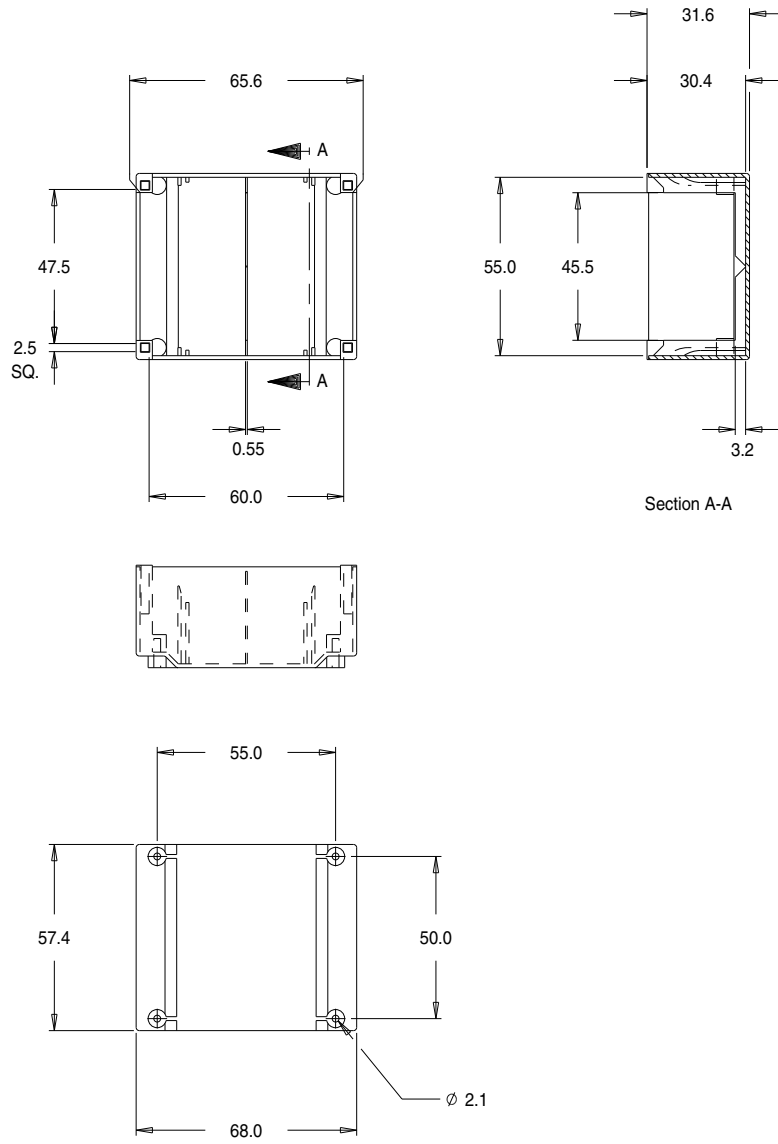

Part No. U39179
UI39 x 17.0 'U' Range Box With Rib

Dimensions in millimetres.